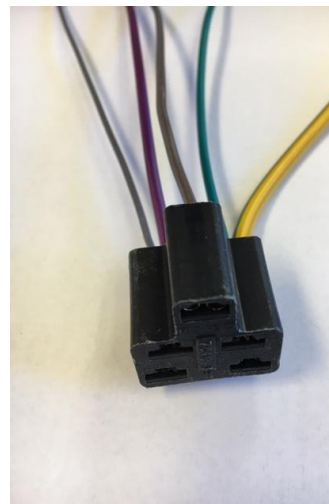

## “WE FIXED THE PROBLEM” BLOWER HARNESS REPAIR

COACH & EQUIPMENT & MV1

S9103L

**\$7.95**

REPLACES  
C&E #10080

S9103HCE

**\$14.86**

FITS C&E

S9103

**\$7.95**

FITS MV1

S9103HMOV1

**\$19.86**

FITS MV1